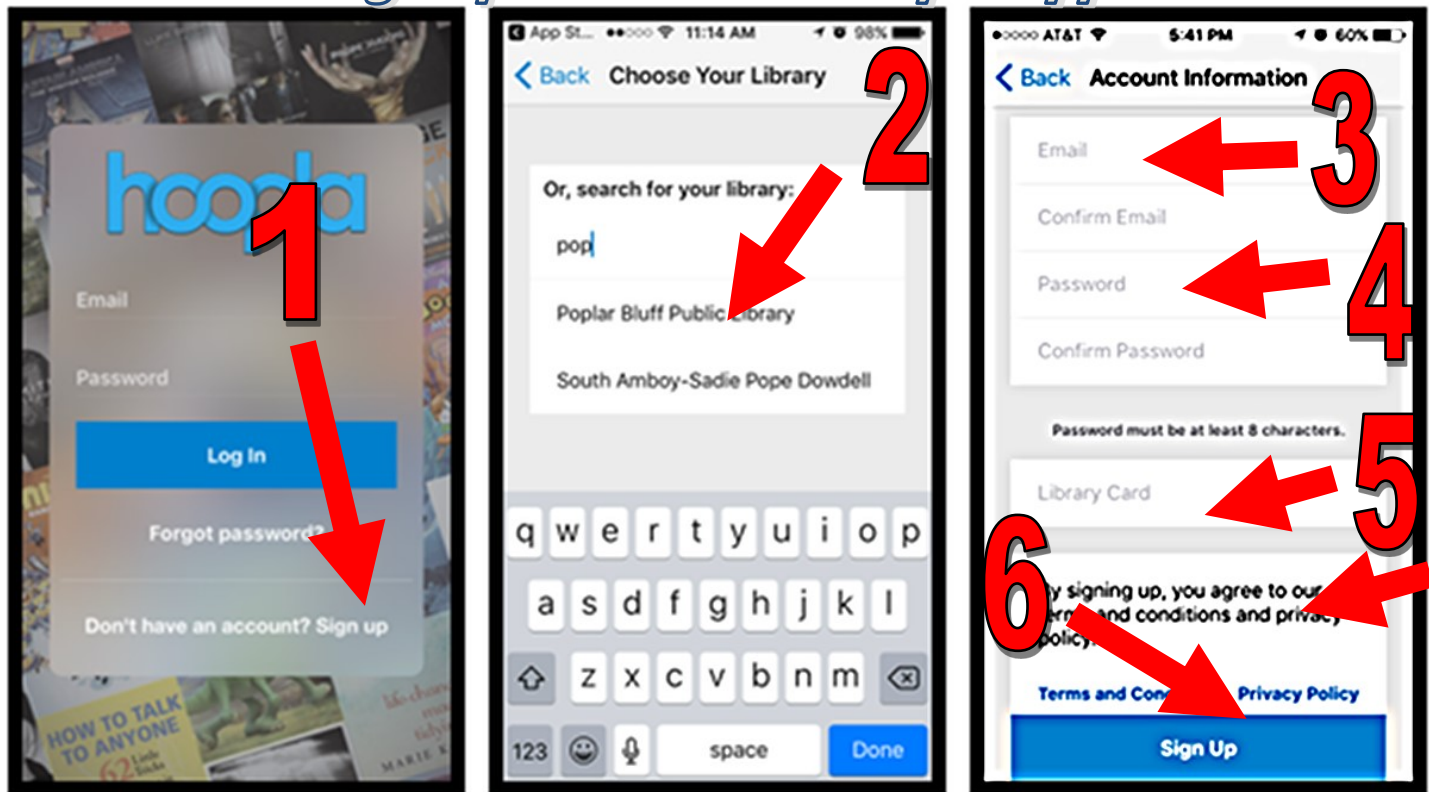

## Sign up on the iOS Hoopla app

1. Tap Sign up
2. Enter Library Name
3. Enter Email Address
4. Create Password
5. Enter Library Card Number
6. Tap Sign Up